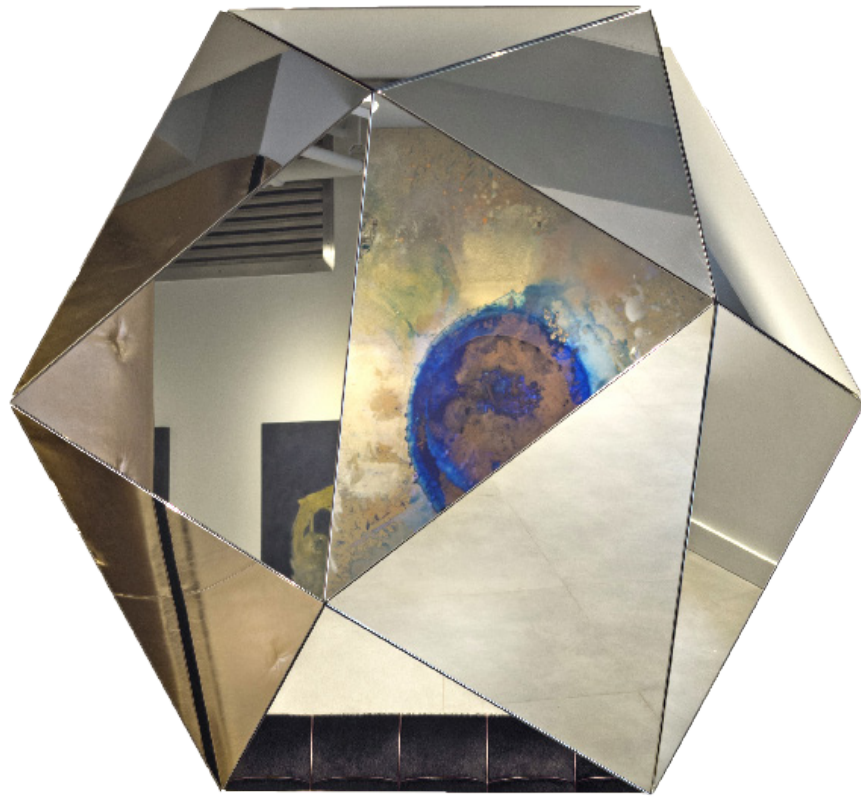

Dune Collection—

LOVERBOY HEX  
Joe Doucet, 2014

***dune***

LOVERBOY

Joe Doucet, 2014

Angled mirror, hand-cut and beveled.  
Birch plywood frame. Available in clear,  
grey or bronze mirror.

Hexagon: 50"w X 5.25"d X 43.25"h